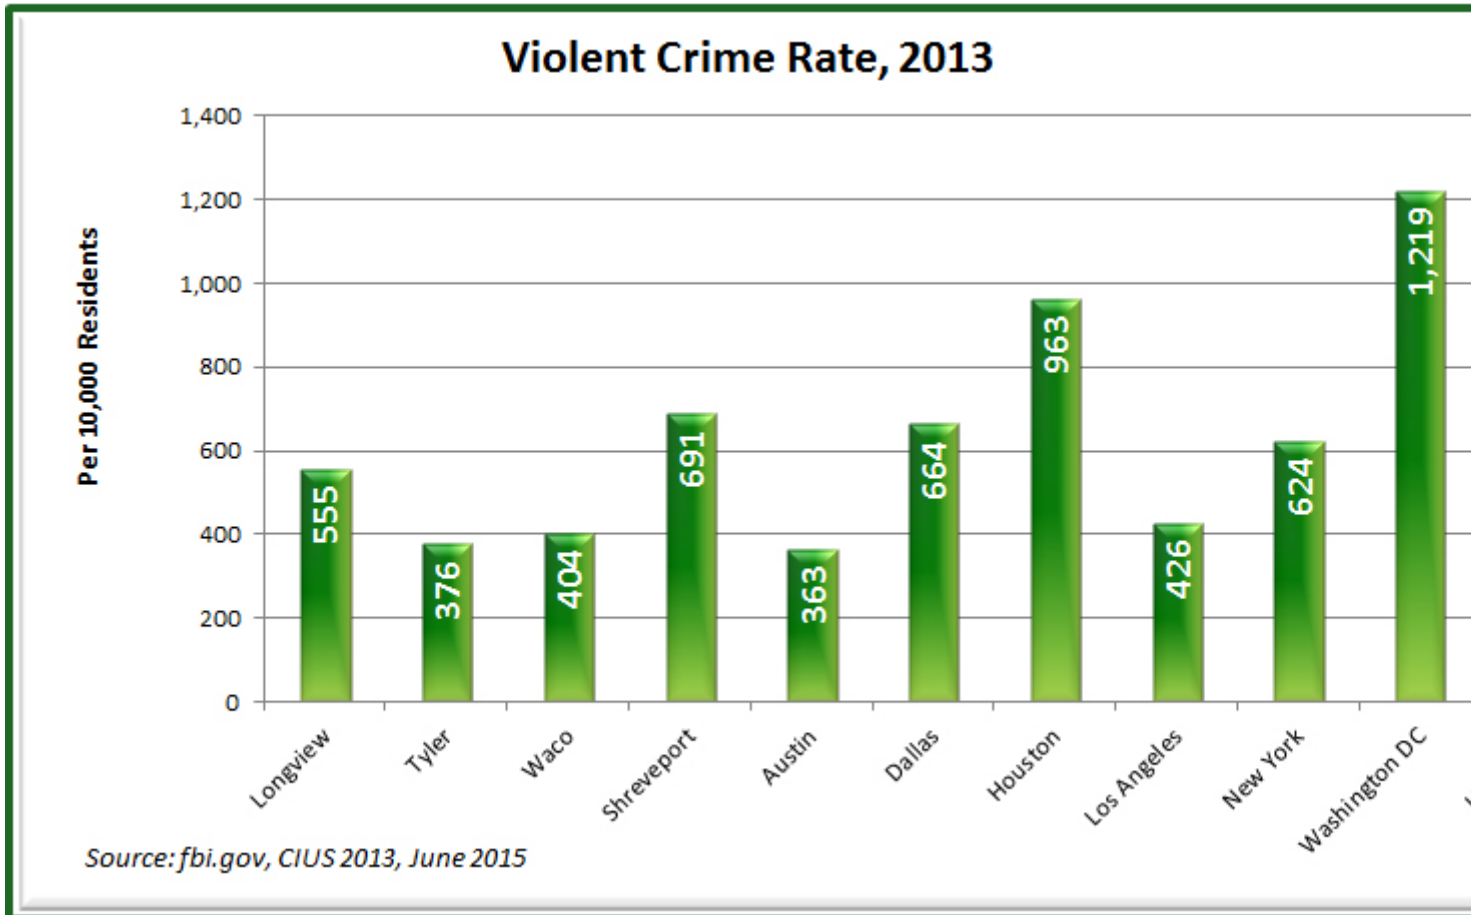

Crime Statistics

City	Population	Murder	Rape	Robbery	Assault	Burglary	Larceny-theft	Vehicle theft	Total Crime Index	Crime Rate per 1000 People
Longview	81,273	5	39	152	255	630	2,542	200	3,823	47
Tyler	100,033	5	43	53	275	825	3,111	180	4,492	45
Waco	127,570	4	58	142	311	1,508	3,751	163	5,937	47
Shreveport	202,189	26	84	376	911	2,360	6,720	504	10,981	54
Washington DC	646,449	103	393	3,660	3,724	3,314	23,108	3,147	37,449	58
Austin	859,180	26	217	763	2,117	6,550	32,948	2,169	44,790	52
Dallas	1,255,015	143	543	4,202	3,442	14,516	30,374	7,384	60,604	48
Houston	2,180,606	214	618	9,891	10,270	23,733	73,591	13,595	131,912	60
Los Angeles	3,878,725	251	764	7,885	7,624	15,728	55,734	14,382	102,368	26
New York	8,396,126	335	1,112	19,170	31,767	16,606	117,931	7,434	194,355	23
USA 2013	316,128,839	14,196	79,770	345,031	724,149	1,928,465	6,004,453	699,594	9,795,658	31