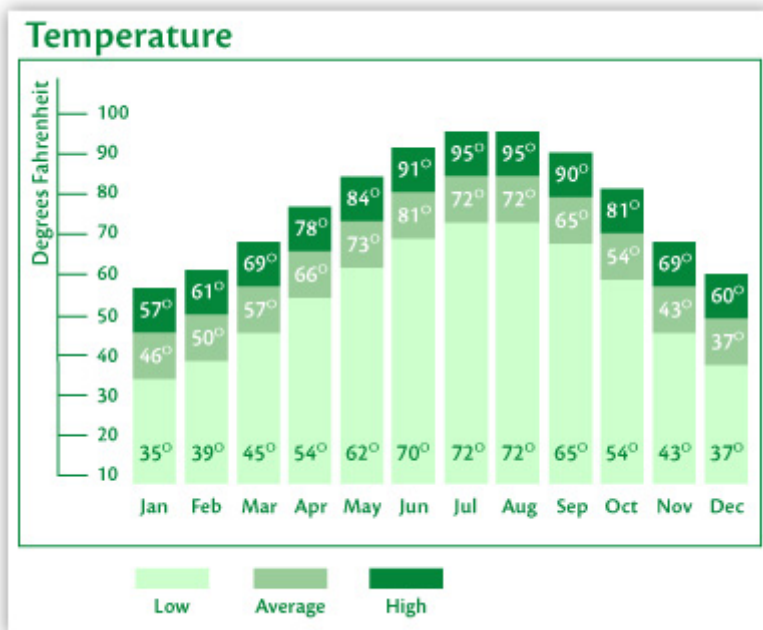

## Climate

Longview enjoys a moderate climate all year long with an average of 268 sunny days. Winters are moderately cold with very little snow and ice precipitation. Total snowfall for the whole season is usually less than 2 inches. Summers are warm and dry. Average annual rainfall ranges from 45-50 inches per year.

Temperature:

Average Precipitation

<b>Average Daily Temperatures</b>	<b>High</b>	<b>Low</b>	<b>Average</b>
Annual	76	56	66
January	56	38	47
July	93	74	84
Rainfall in Inches	46.5		
Snowfall in Inches	1.0		
Wind speed in Miles per Hour (Annual Average)			
Number of Days Sunny or Partly Sunny (Annual)	268		
Elevation (Mean Feet Above Sea Level)	330		
(1) <a href="http://www.weather.com">www.weather.com</a>			