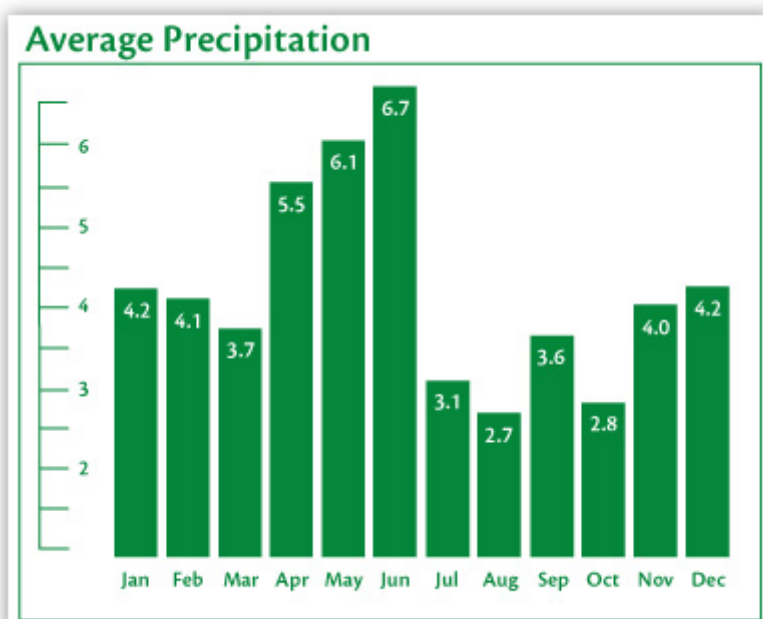

## Climate

Longview enjoys a moderate climate all year long with an average of 268 sunny days. Winters are moderately cold with very little snow and ice precipitation. Total snowfall for the whole season is usually less than 2 inches. Summers are warm and dry. Average annual rainfall ranges from 45-50 inches per year.

Temperature:

Average Precipitation

<b>Average Daily Temperatures</b>	<b>High</b>	<b>Low</b>	<b>Average</b>
Annual	76	56	66
January	56	38	47
July	93	74	84
Rainfall in Inches	46.5		
Snowfall in Inches	1.0		
Wind speed in Miles per Hour (Annual Average)			
Number of Days Sunny or Partly Sunny (Annual)	268		
Elevation (Mean Feet Above Sea Level)	330		
(1) <a href="http://www.weather.com">www.weather.com</a>			